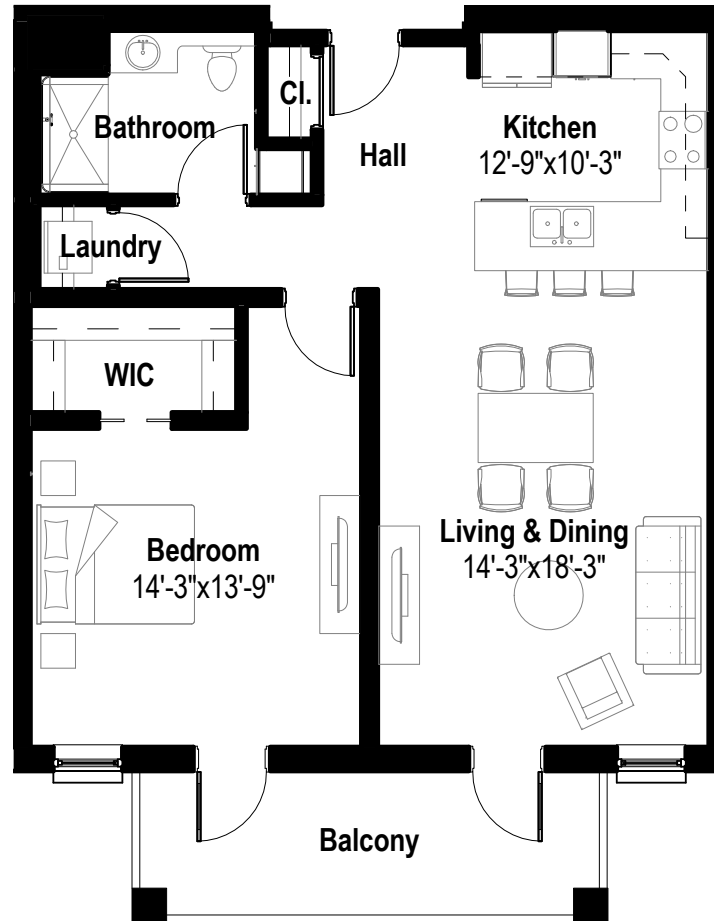

VILLA II

FLOOR PLAN - OLANCHA

All plans & dimensions are approximate.
Final configurations may vary.

THE RIDGE

AT PARADISE VALLEY ESTATES

903 SF Living

903 SF TOTAL

- 1 Bedroom
- 1 Bathroom
- Open kitchen, living & dining
- Laundry
- Balcony

SOLD OUT

FLOOR 2